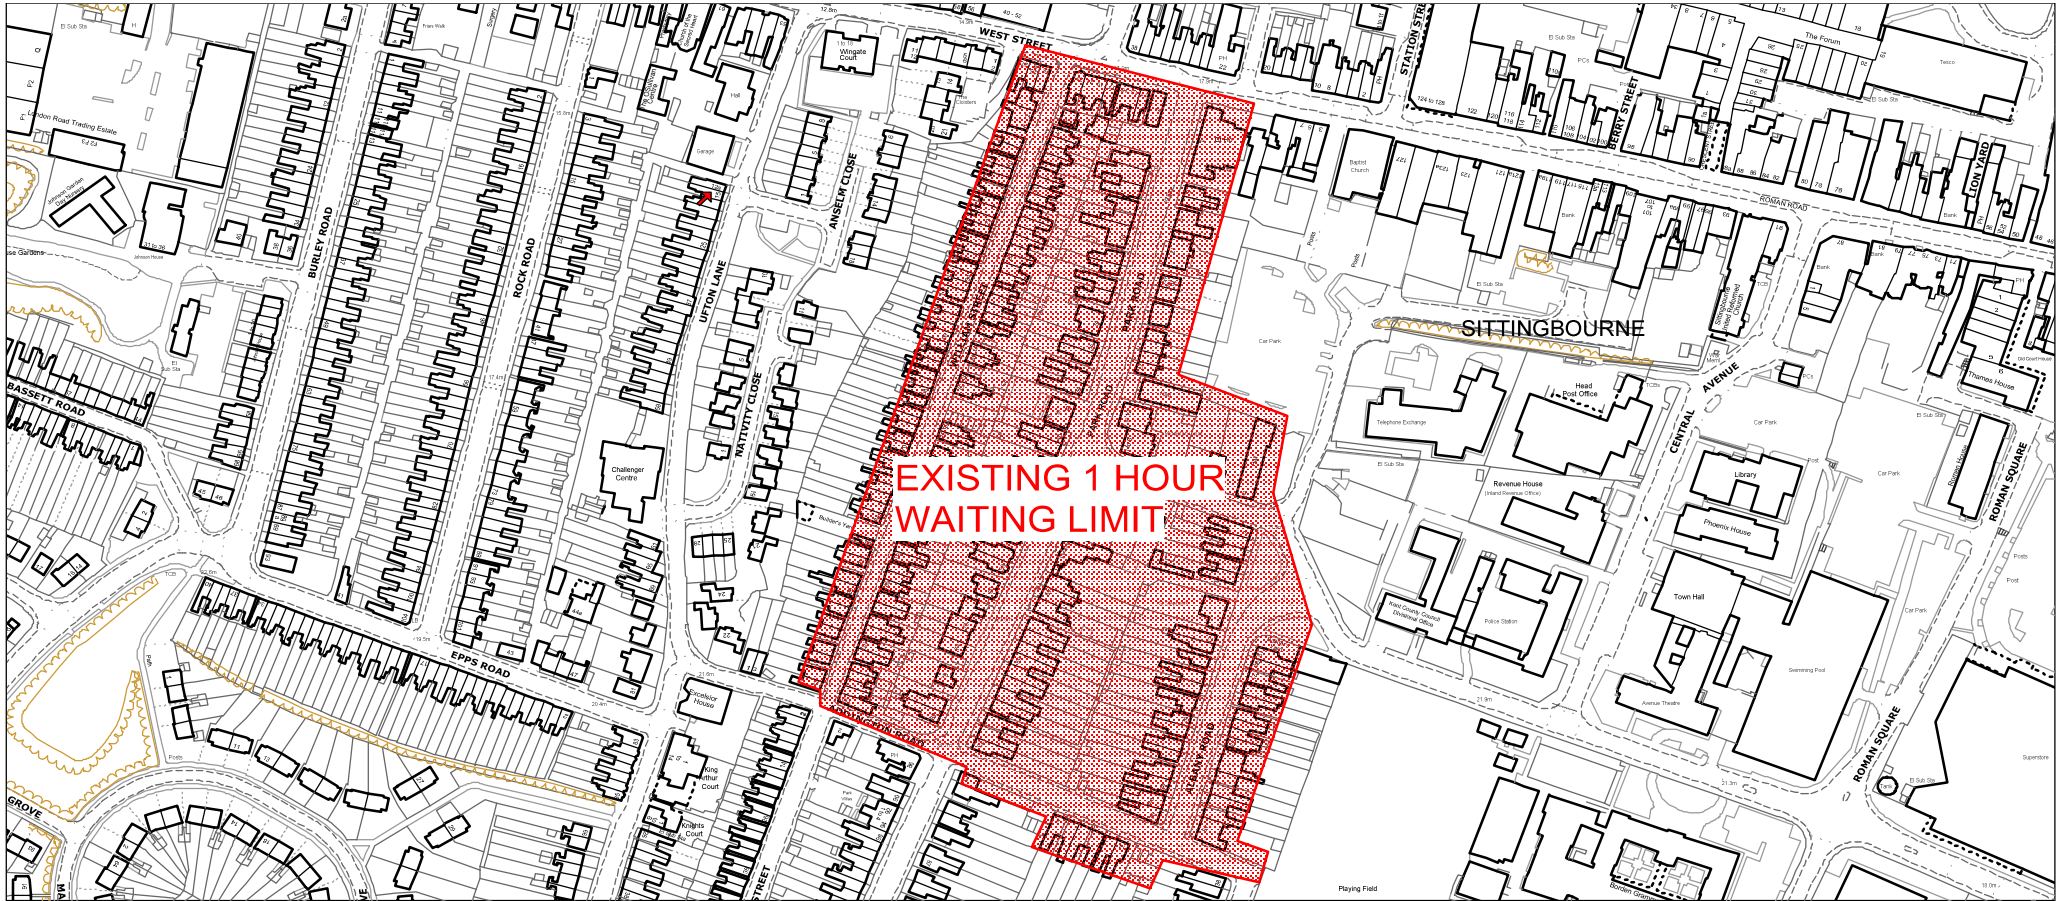

Existing 2 Hour Waiting Limit Area

Burley Road
Rock Road
Epps Road
Ufton Lane – West Street to Connaught Road
Anselm Close
Connaught Road
Unity Street

Park Road – Addington Road to Valenciennes Road
Valenciennes Road
Belmont Road
Albany Road – Addington Road to Valenciennes Road
London Road – South side between Burley Road and West Street
West Street – South side between London Road and The Cloisters

Existing 1 Hour Waiting Limit Area

William Street – West Street to Addington Road
Park Road – West Street to Addington Road

Albany Road – Park Road to Addington Road
West Street – South side, The Cloisters to Park Road