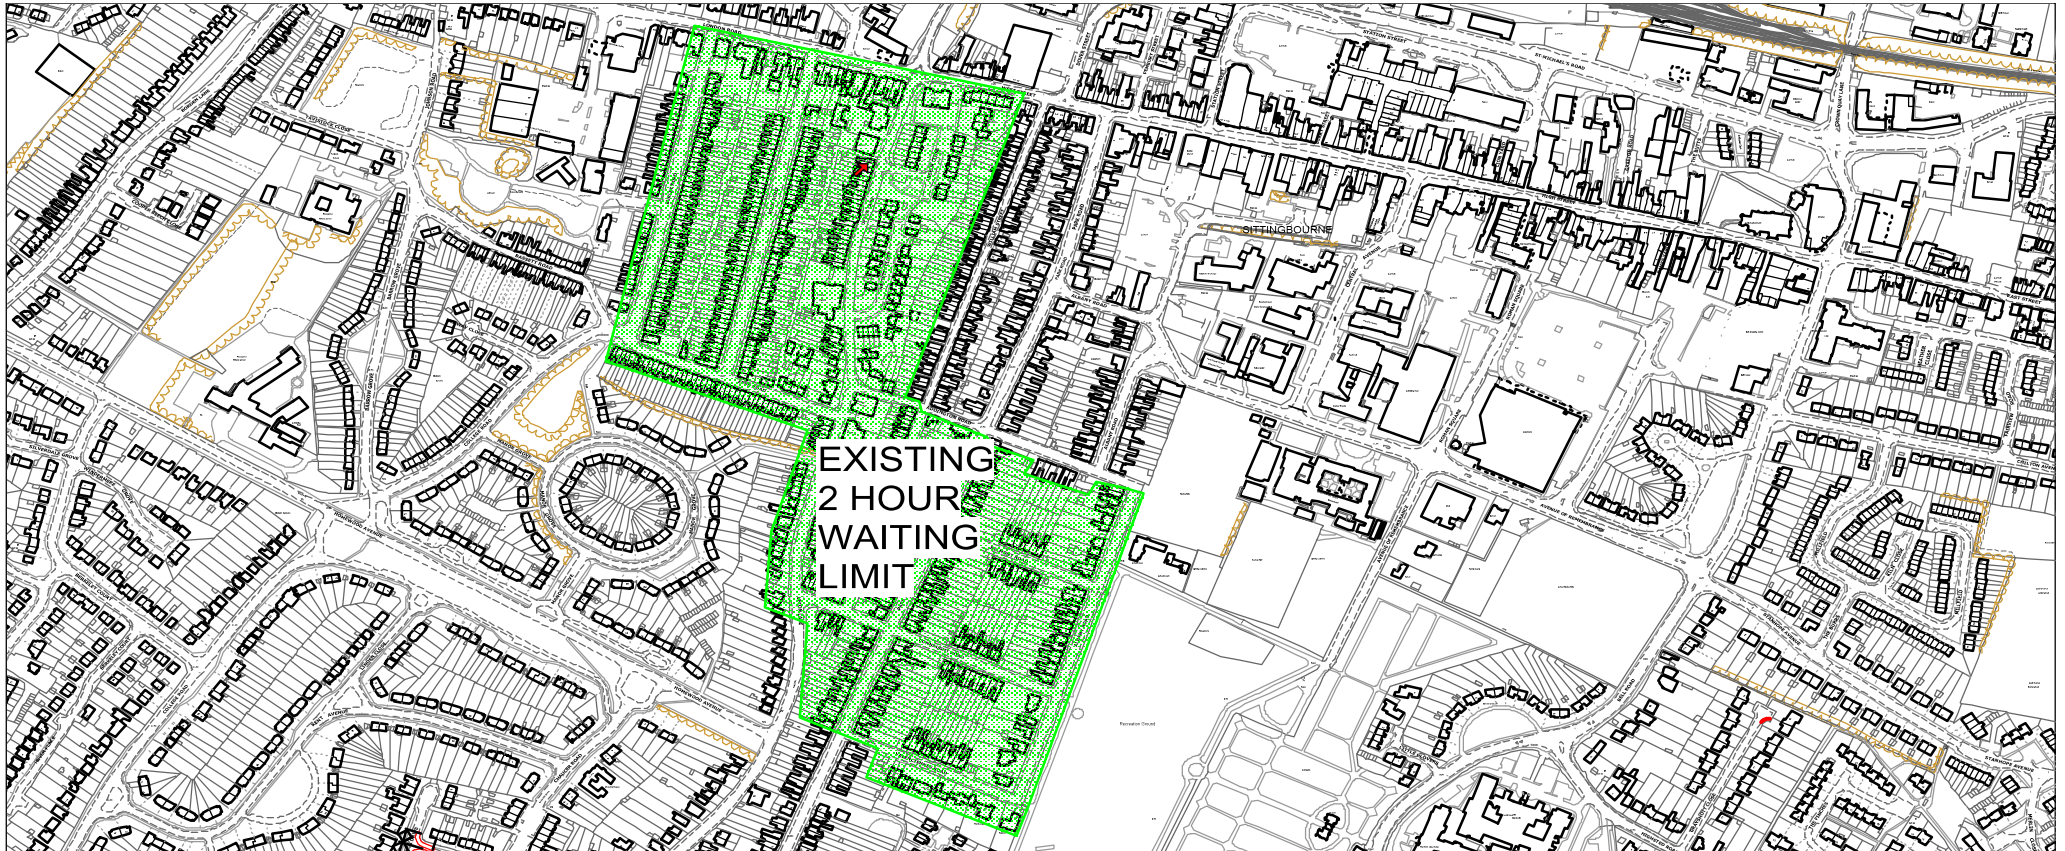

Existing 2 Hour Waiting Limit Area

Burley Road
Rock Road
Epps Road
Ufton Lane – West Street to Connaught Road
Anselm Close
Connaught Road
Unity Street

Park Road – Addington Road to Valenciennes Road
Valenciennes Road
Belmont Road
Albany Road – Addington Road to Valenciennes Road
London Road – South side between Burley Road and West Street
West Street – South side between London Road and The Cloisters

Existing 1 Hour Waiting Limit Area

William Street – West Street to Addington Road
Park Road – West Street to Addington Road

Albany Road – Park Road to Addington Road
West Street – South side, The Cloisters to Park Road